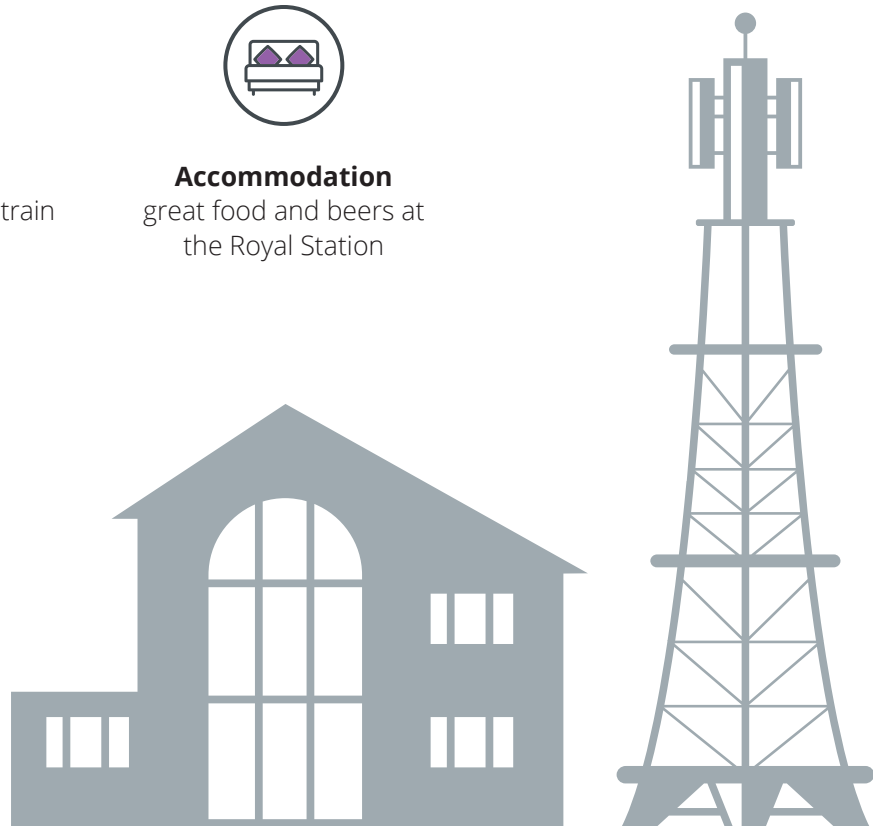

The XI training experience

Training Courses
nationally approved,
your premises or ours

Same Day Accreditation
so you can get back to work quickly

Purpose Built Training Facility
2 minutes from Jnc 35 of the M6

On-site Shop
or browse online

Expert Training Team
knowledgeable and experienced

On-site Canteen
with hearty food options

PPE Inspection Service
keep your kit compliant while you train

Accommodation
great food and beers at
the Royal Station

Medical Certification
keep yourself legal

Free Consultation
no obligation quotes and
support services

“

We have been using XI Training for a few years. All our delegates have very positive feedback about the entire training process, professionalism of the trainers, knowledge and delivery methods. The staff are always available to answer queries and solve any issues.

”

Arcangela Rocha, HSEQ Co-ordinator, WHP Telecoms LTD